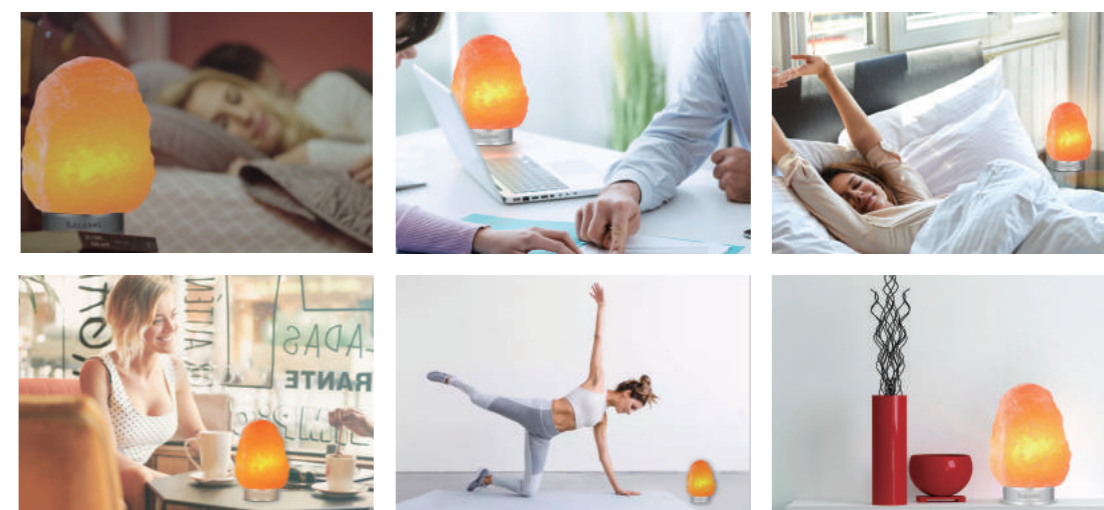

APPLICATIONS

SZ QIANHAI MA CI E-COMMERCE CO., LTD

B605 Mingyou Purchasing Center, Baoan, SZ

Reach us by E-mail: info@salking.net

Check out our Website: www.salking.net